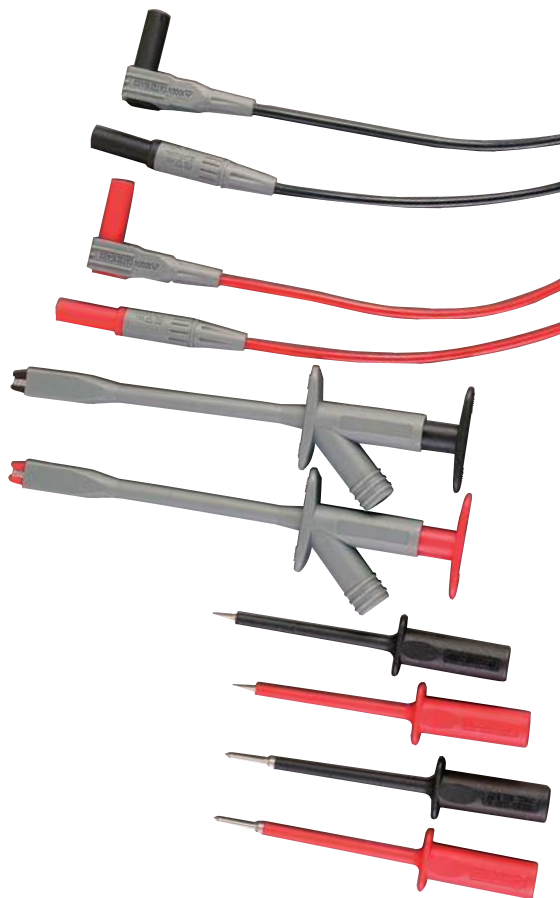

## Electrical Test Lead Kit

### Features:

- Two 40" (1m) PVC lead extensions (1000V rating) with shrouded banana plugs on both ends
- Two very sharp, extra long 0.3" (7mm) stainless steel tipped plug-on test probes
- Two stainless steel flat tip test probes (0.6"/15mm long)
- Two plunger activated retractable jaw clips with a wide 0.75" (19mm) jaw opening
- Optional accessory — Extra large alligator clips (TL806)

### Ordering Information:

TL810-KIT ....Electrical Test Lead Kit  
TL806 .....Extra Large Alligator Clips

Distributed by:

**TESTERS AND TOOLS**.COM

Trust Experience Reliability

sales@testersandtools.com

Tel: 602-795-4033, Fax: 602-795-4624