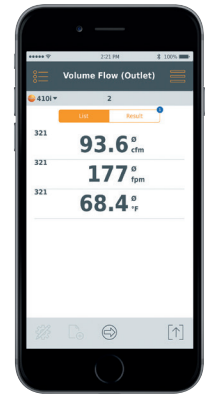

Smart & Wireless Vane anemometer*

testo 410i

Measures air velocity, volume flow, and temperature

No air density correction required due to design

Measures air flow at registers and automatically calculates volume flow (enter duct dimensions simply)

Measure volume flow at several outlets simultaneously (using multiple Smart Probes) to adjust system balance

---

Timed/multipoint averaging to get accurate air flow profiles

Measurement data is transmitted to the convenient and powerful **testo Smart Probes App** in your smart device

---

Tough, accurate, and easy-to-use

For all HVAC/R technicians and contractors